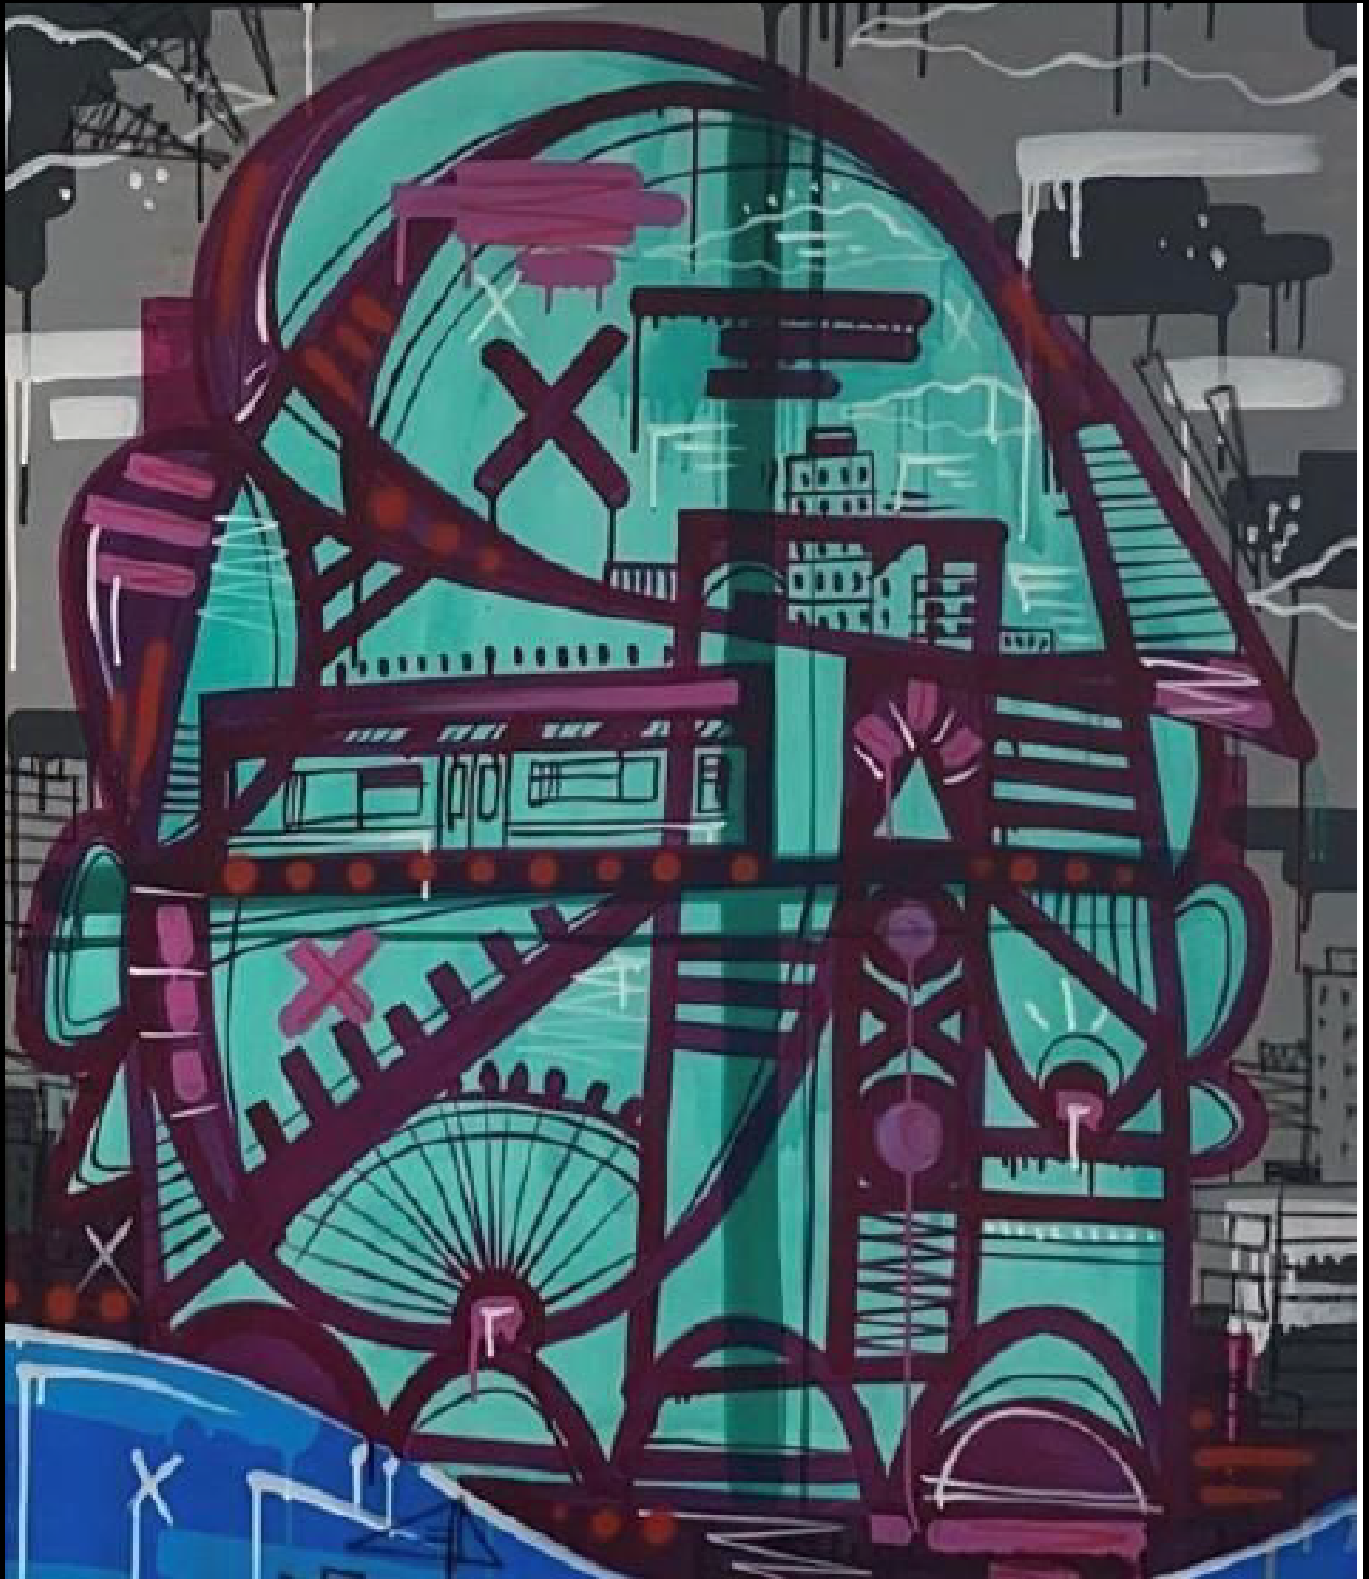

Londinium 1

91 X 122.2 CM

ACRYLIC AND SPRAY PAINT ON CANVAS

2020

£12.500