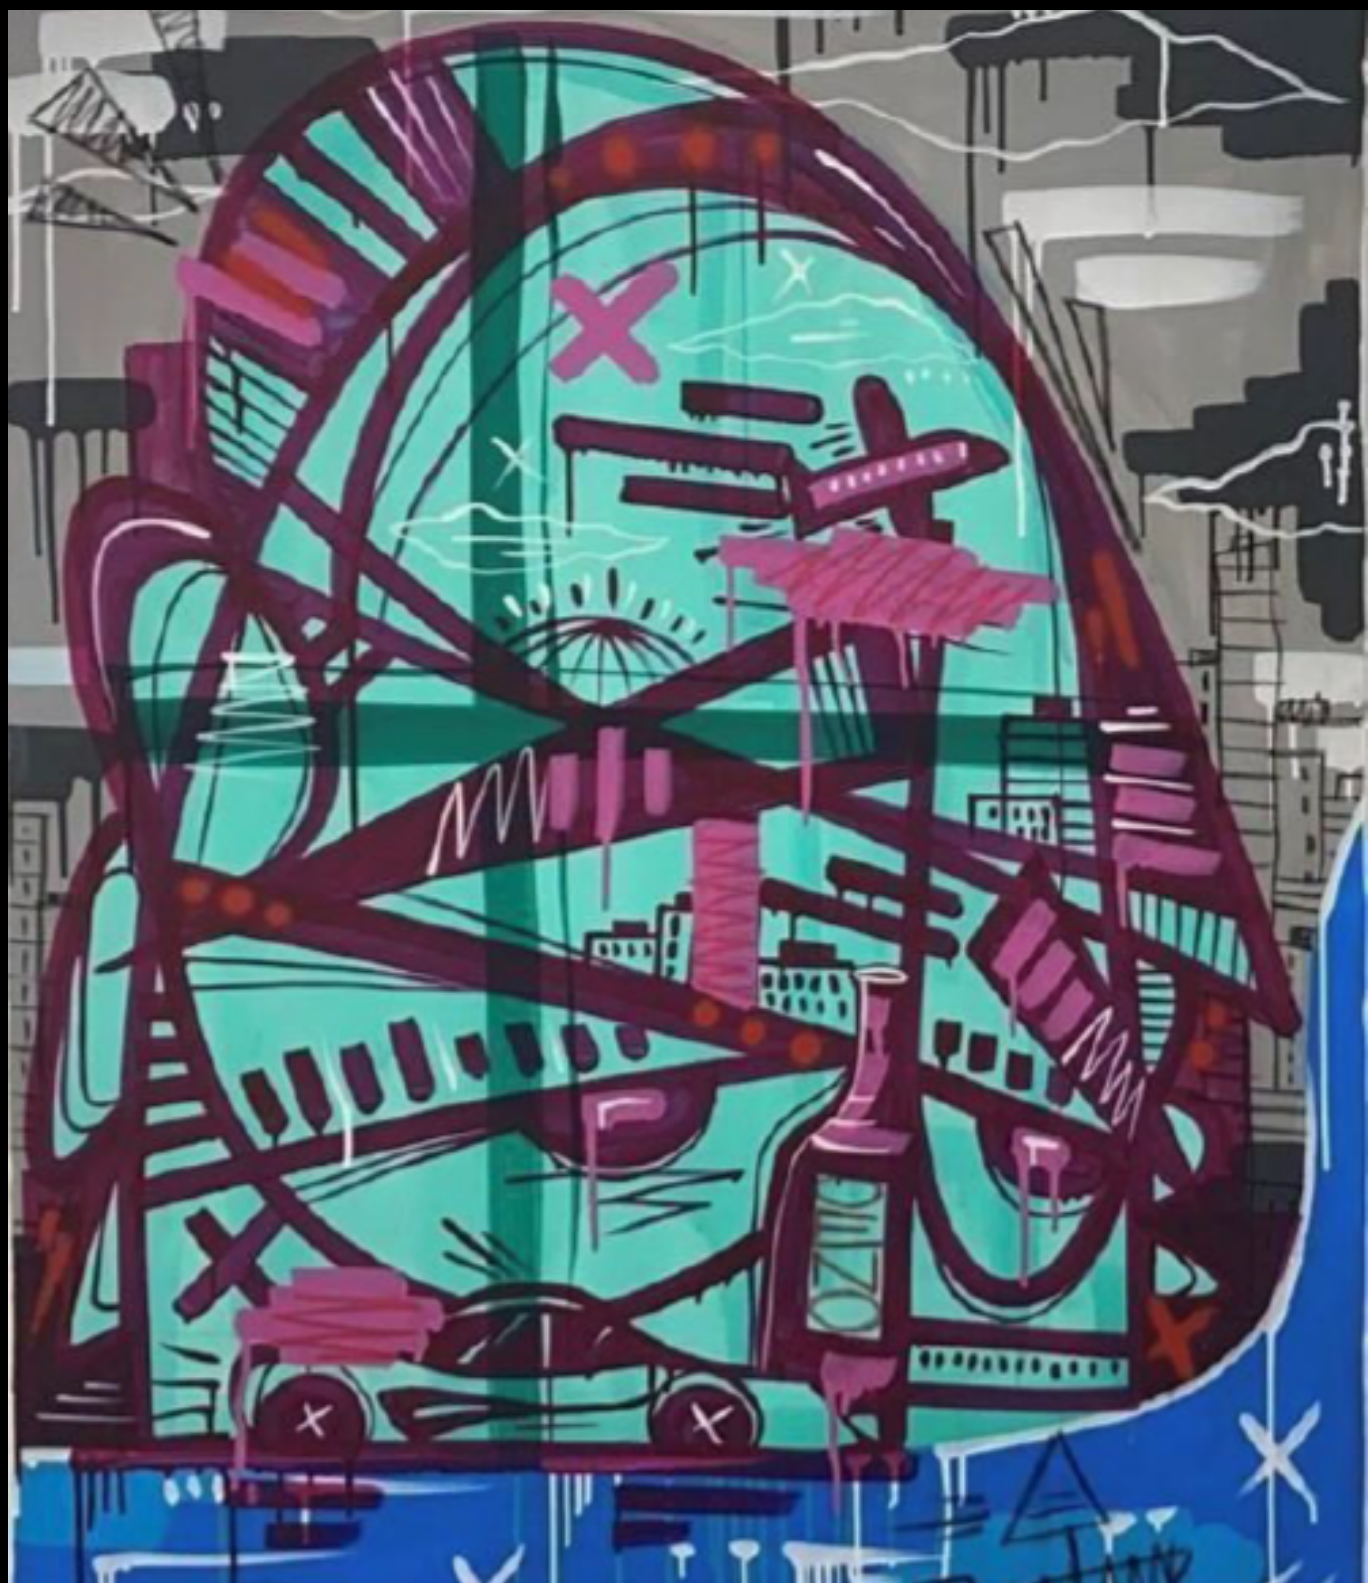

Londinium 2

91 X 122.2 CM

ACRYLIC AND SPRAY PAINT ON CANVAS

2020

£12.500